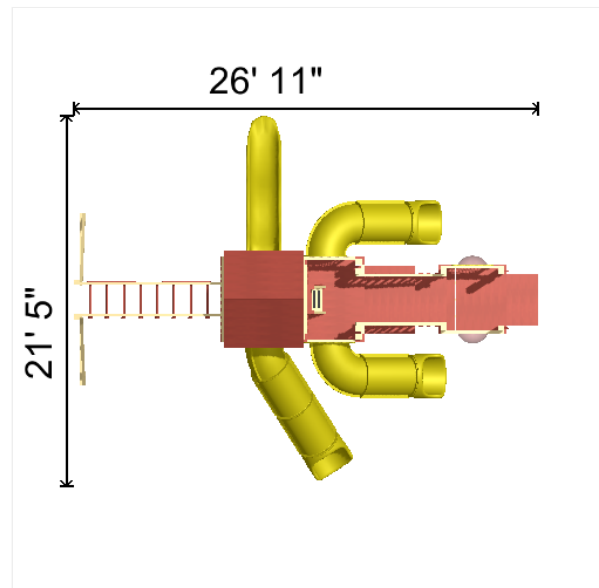

- 1 - ADA Transfer Station to 3' Tower
- 2 - Bubble Panel
- 1 - ADA platform first step
- 2 - Hand Bar
- 1 - 5' x 9' Double Tower 3' and 5' High
- 1 - 5 x 5 Clubhouse Decking
- 2 - 5 x 5 Clubhouse Wall with Window
- 1 - Angle Slide 5'
- 1 - NOC Climber 5'
- 2 - Ground Anchor Each
- 1 - Avalanche Slide 10'
- 2 - Sidewinder Slide 3'
- 1 - 5 x 5 Vinyl Roof

Height: 11.3'

Notes:

//

//