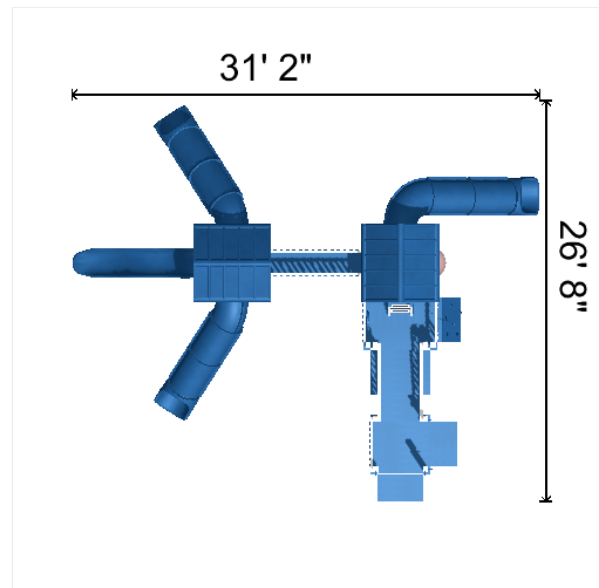

- 1 - ADA Transfer Station to 3' Tower
- 2 - ADA platform first step
- 4 - Hand Bar
- 1 - 5' x 9' Double Tower 3' and 5' High
- 1 - 6'-6" Bridge with Railings
- 1 - 5' x 5' Tower
- 2 - Gable Roof
- 2 - Angle Slide 5'
- 1 - Avalanche Slide 10'
- 1 - Sidewinder Slide 5'
- 1 - Bubble Panel
- 1 - Ship's Wheel
- 1 - 3' x 3' Rock Wall with Rope

Height: 11.1'

Notes:

//

//