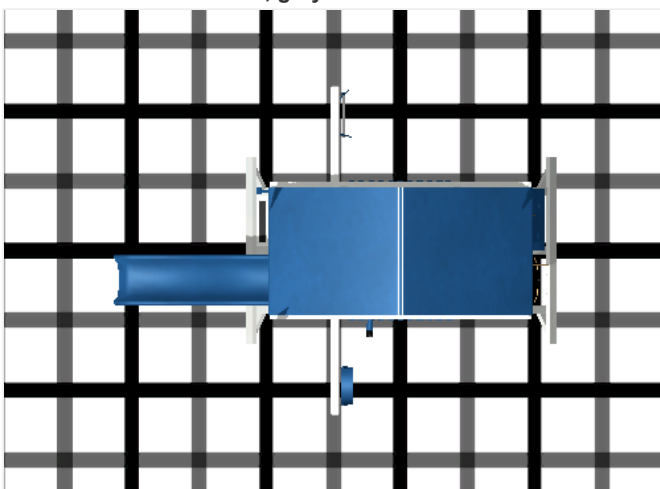

Dealer: GreyFox Outdoor

Date: 7/19/2019

Customer:

PO#:

Model #: SK-5 Mountain Climber

SK F&I

Size: Length: 12.1ft Width: 16.8ft

Kit and Crate

Build Code: [sk5](#)

Pickup

Frame:

white

Accent:

blue

Accessory:

blue

- 1 - 5' x 5' Mountain Climber
- 1 - Waterfall Slide 10'
- 1 - MC Hand Rail
- 1 - MC Ladder
- 1 - Steering Wheel
- 1 - Telescope
- 1 - Rock Wall for MC Leg
- 1 - Cargo Net for MC Leg
- 1 - 2 Position Extension Arm MC 8'
- 1 - Trapeze Bar with Rings
- 1 - Belt Swing with Soft Grip Chains
- 1 - 5' x 10' Canvas for Mountain Climber
- 1 - 3-Rope Plastic Tire Swing

Black lines mark 5', grey lines mark 2.5' increments

Notes: