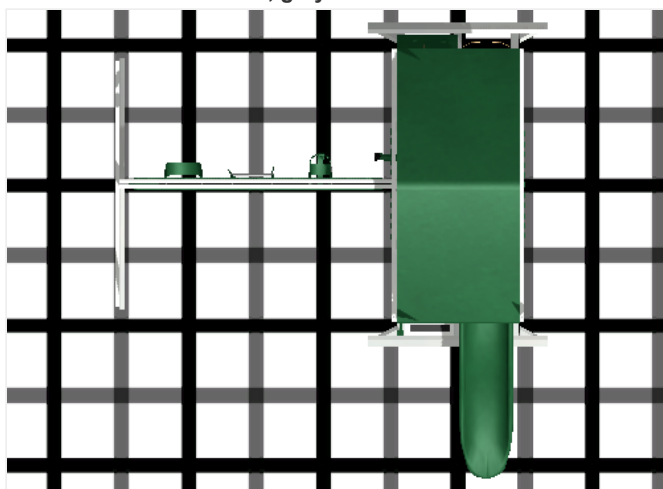

**Dealer:** GreyFox Outdoor

**Date:** 7/19/2019

**Customer:**

**PO#:**

**Model #:** SK-4 Mountain Climber

**SK F&I**

**Size:** Length: 16.8ft Width: 16.6ft

**Kit and Crate**

**Build Code:** [sk4](#)

**Pickup**

**Frame:**

white

**Accent:**

green

**Accessory:**

green

- 1 - 5' x 5' Mountain Climber
- 1 - Avalanche Slide 10'
- 1 - MC Hand Rail
- 1 - MC Ladder
- 1 - Rock Wall for MC Leg
- 1 - Cargo Net for MC Leg
- 1 - Telescope
- 1 - 3 Position Single Beam 10'-6"
- 1 - Rubber Infant Swing Seat w/ Chains
- 1 - Trapeze Bar with Rings
- 1 - Belt Swing with Soft Grip Chains
- 2 - Ground Anchors
- 1 - 5' x 10' Canvas for Mountain Climber
- 1 - 3-Rope Plastic Tire Swing

Black lines mark 5', grey lines mark 2.5' increments

**Notes:**