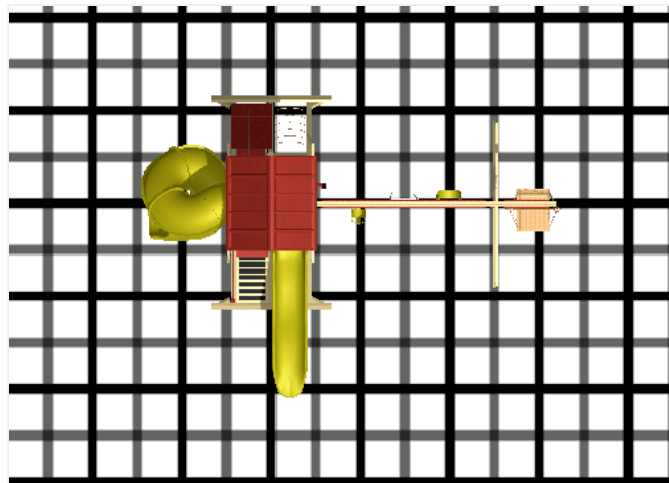

Dealer: GreyFox Outdoor
Customer:
Model #: SK-18 Mountain Climber
Size: Length: 25.3ft Width: 16.6ft
Build Code: [sk18](#)

Date: 7/19/2019
PO#:
SK F&I
Kit and Crate
Pickup

Frame:
 almond
Accent:
 red
Accessory:
 yellow

- 1 - 5' x 5' Mountain Climber
- 1 - Avalanche Slide 10'
- 1 - MC Hand Rail
- 1 - MC Ladder
- 1 - Telescope
- 1 - Ship's Wheel
- 1 - 4 Position Single Beam 14'
- 1 - Hammock Swing
- 1 - Trapeze Bar with Rings
- 1 - Rubber Infant Swing Seat w/ Chains
- 1 - Belt Swing with Soft Grip Chains
- 2 - Ground Anchors
- 1 - Rock Wall for MC Leg
- 1 - Cargo Net for MC Leg
- 1 - Extra 7' Landing for Tower & Playhouse
- 1 - Turbo Twister Slide 7'
- 1 - Gable Roof
- 1 - 3-Rope Plastic Tire Swing

Black lines mark 5', grey lines mark 2.5' increments

Notes:

//

//