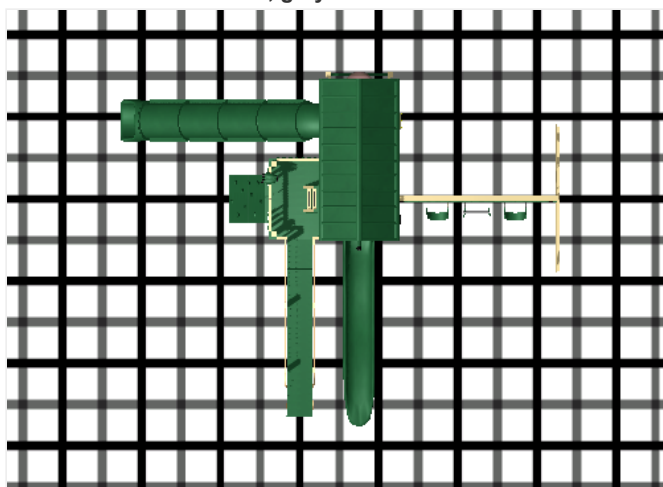

Dealer: GreyFox Outdoor

Date: 7/19/2019

Customer:

PO#:

Model #: RL-10 Cliff Lookout

SK F&I

Size: Length: 22.2ft Width: 28.6ft

Kit and Crate

Build Code: [rl10](#)

Pickup

Frame:

almond

Accent:

green

Accessory:

green

Black lines mark 5', grey lines mark 2.5' increments

- 1 - 5' x 9' Tower
- 1 - 4 x 5 Picnic Table
- 1 - Jungle Bar Tower
- 1 - Steering Wheel
- 1 - Tunnel Express Slide 9'
- 1 - Bubble Panel
- 1 - Tic Tac Toe
- 2 - Gable Roof
- 1 - Spotlight
- 1 - 3 Position Single Beam 10'-6" High Beam
- 2 - Belt Swing with Soft Grip Chains High Beam
- 1 - Trapeze Bar with Rings High Beam
- 2 - Ground Anchors
- 1 - Telescope
- 1 - Avalanche Slide 14'
- 1 - 5 x 5 Clubhouse Decking
- 1 - 5 x 7 Clubhouse Wall with Door
- 2 - 5 x 7 Clubhouse Wall with Window
- 1 - 5 x 7 Clubhouse Wall
- 1 - Binoculars
- 1 - 3' x 5' Rock Wall
- 1 - 12' Ramp with Rope