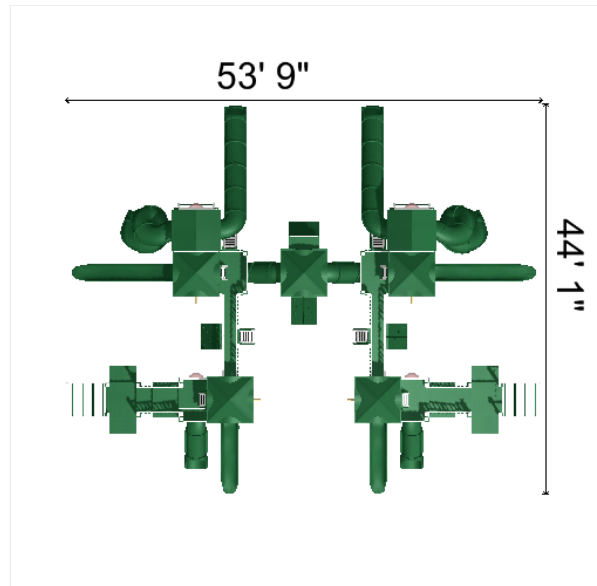

- 1 - 5' x 5' Tower 7' High
- 1 - 3' x 7' Rock Wall with Rope
- 2 - Slope Tower Tunnel
- 2 - 5' x 9' Tower
- 2 - Jungle Bar Tower
- 2 - Sidewinder Slide 9'
- 4 - Bubble Panel
- 2 - Turbo Twister Slide 9'
- 2 - 5 x 5 Vinyl Roof
- 2 - Avalanche Slide 14'
- 2 - Fire Pole 7' Deck
- 4 - 5' Access Ladder
- 4 - Access Railing
- 2 - 8' Bridge with Railing
- 2 - 5' x 5' Tower
- 5 - 5 x 5 Pyramid Roof
- 2 - ADA Transfer Station to 5' Tower
- 2 - Tunnel Express Slide 3'
- 4 - ADA platform first step
- 8 - Hand Bar
- 2 - ADA Monkey Bars 6'
- 2 - Ground Anchor Each
- 2 - Avalanche Slide 10'
- 2 - Fire Pole 5' Deck
- 2 - 3' x 5' Rock Wall with Rope
- 1 - 10' Warp Wall

Height: 16.1'

Notes:

//

//