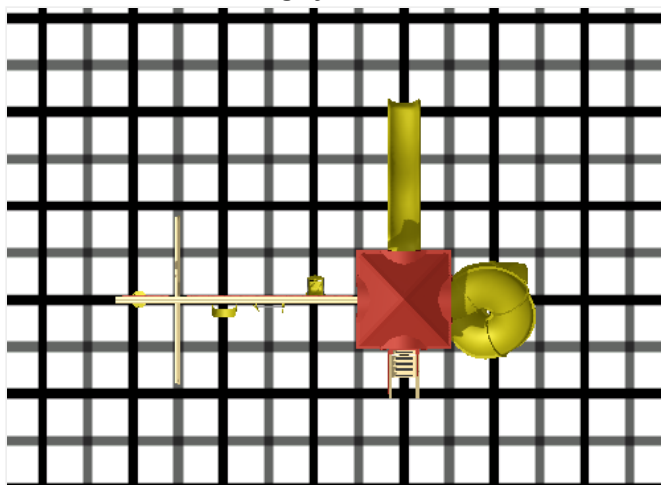

Dealer: GreyFox Outdoor
Customer:
Model #: KC-10 Economy
Size: Length: 16.3ft Width: 25.0ft
Build Code: [kc10](#)

Date: 7/19/2019
PO#:
SK F&I
Kit and Crate
Pickup

Frame:
 almond
Accent:
 red
Accessory:
 yellow

- 1 - 5' x 5' Tower With 7' Landing
- 1 - 5 x 5 Pyramid Roof
- 1 - Turbo Twister Slide 7'
- 1 - 4 Position Single Beam 14'
- 1 - Spring Swing
- 1 - Trapeze Bar with Rings
- 1 - Baby Swing
- 1 - Belt Swing with Soft Grip Chains
- 2 - Ground Anchors
- 1 - Waterfall Slide 10'
- 1 - Flat Step Access Ladder
- 1 - Access Railing

Black lines mark 5', grey lines mark 2.5' increments

Notes: