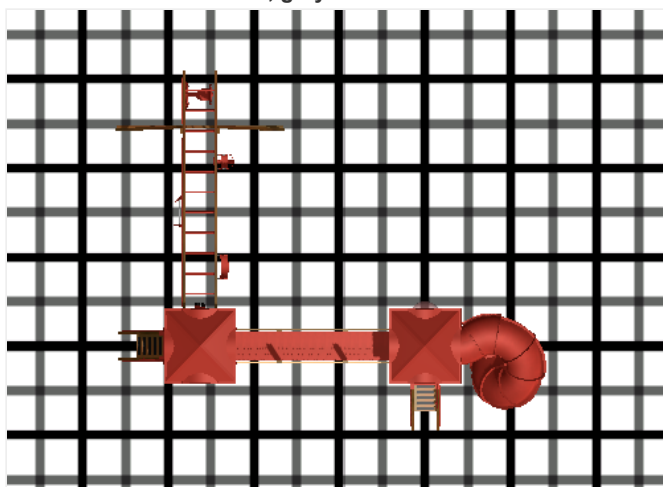

**Dealer:** GreyFox Outdoor

**Date:** 7/19/2019

**Customer:**

**PO#:**

**Model #:** A-7 Deluxe

**SK F&I**

**Size:** Length: 26.5ft Width: 20.6ft

**Kit and Crate**

**Build Code:** [a7](#)

**Pickup**

**Frame:**

wood

**Accent:**

red

**Accessory:**

red

- 2 - 4' x 4' Tower
- 1 - 4 x 4 Picnic Table
- 2 - Flat Step Access Ladder
- 2 - Access Railing
- 1 - Bubble Panel
- 1 - 8' Bridge with Rope
- 1 - Ship's Wheel
- 1 - Binoculars
- 1 - 4 Position Climber 14'
- 1 - Belt Swing with Soft Grip Chains
- 1 - Trapeze Bar with Rings
- 1 - Rubber Infant Swing Seat w/ Chains
- 1 - Uni Rider
- 2 - Ground Anchors
- 2 - 4 x 4 Pyramid Roof
- 1 - Turbo Twister Slide 5'

Black lines mark 5', grey lines mark 2.5' increments

**Notes:**

//

//